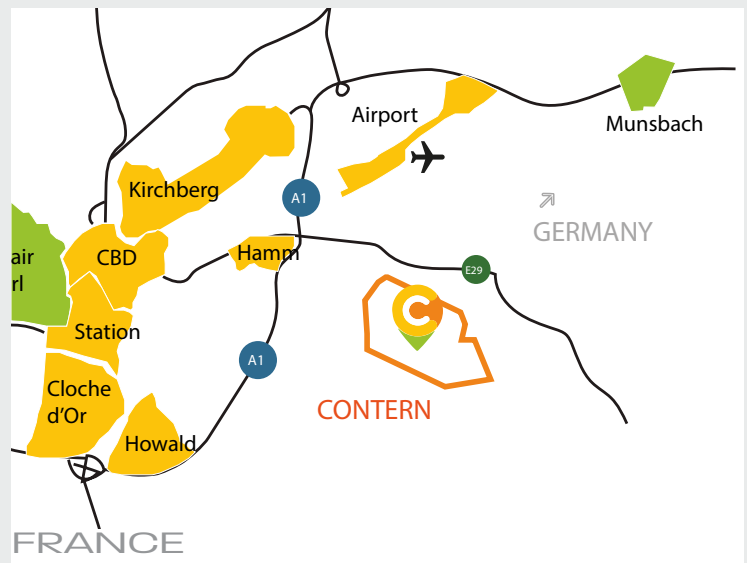

location & accessibility

- On site MOOVEE carsharing station
- Parking possibilities
- Train connections to Lux central station & Trier-Koblenz
- **Door to door** : autonomous shuttle rides between the Station and Campus Contern
- Frequent national and cross-border bus connections (324, 325, 422, 40U and 303)

15 minutes to Luxembourg Center & Kirchberg
10 minutes from Findel Airport

services on site & around

sales@campuscontern.lu
 +352 26 35 23 25

RESTAURANTS

ON SITE

- > 24/7 connected fridge
- > Deliveries

2. Arizona lounge (800 m)
3. Pizzeria Fobia (800 m)
4. Terra Promessa

1. Grand frais, Bakery (900m)
2. Total gas station, carwash, snack & supermarket (900m)
3. Muller Pneu Contern
4. Studio-Land

5. Epicerie de Contern / Fischer
6. Renmans boucherie
7. Aldi
8. Drinx
9. Smatch
10. UPS / DHL
11. Banque & Caisse d'Epargne